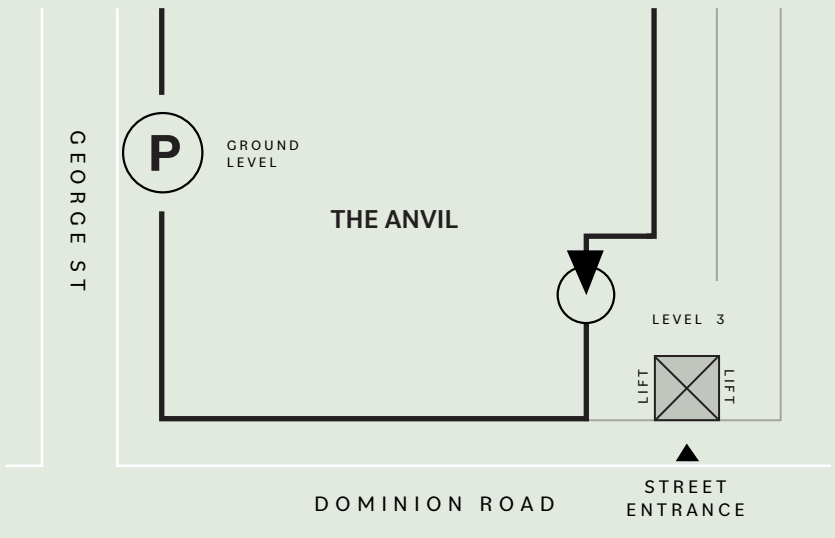

Studio 3A

Parking Guide

Studio 3A
109 Dominion Road
Mt Eden, Auckland 1024
+64 9 630 8054
curative.co.nz

Curative's studio is located on Level 3 of the Anvil Building, on the corner of Dominion Road and George Street. Our parking garage is accessible from George St. Please use the parking space you have been allocated. We also have mobility parking available.

How to find

Studio 3A

Studio 3A
109 Dominion Road
Mt Eden, Auckland 1024
+64 9 630 8054
curative.co.nz

Parking

If you wish to park, you have a few options:

- 1 — You may contact us in order to book a park in our dedicated parking area. The entrance is located on George St. When you arrive, select 'Curative' on the garage intercom to call the office.
- 2 — Street parking is free in the streets around The Anvil, with varying time limits.