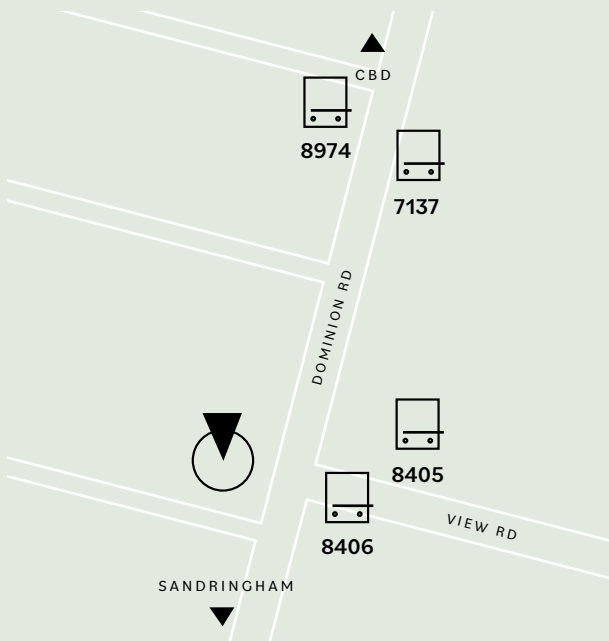

Public Transport

We are located on Dominion Road, which is a main bus route. The closest stops are as follows:

Dominion Road

Stops 8974 (towards CBD) and 7137 (towards Sandringham) both service the 252 bus and the 253 bus.

View Road

Stop 8405 (towards CBD) and the 8406 (towards Sandringham) both service the 25B bus and the 25L bus.

For more help planning your journey head to at.govt.nz