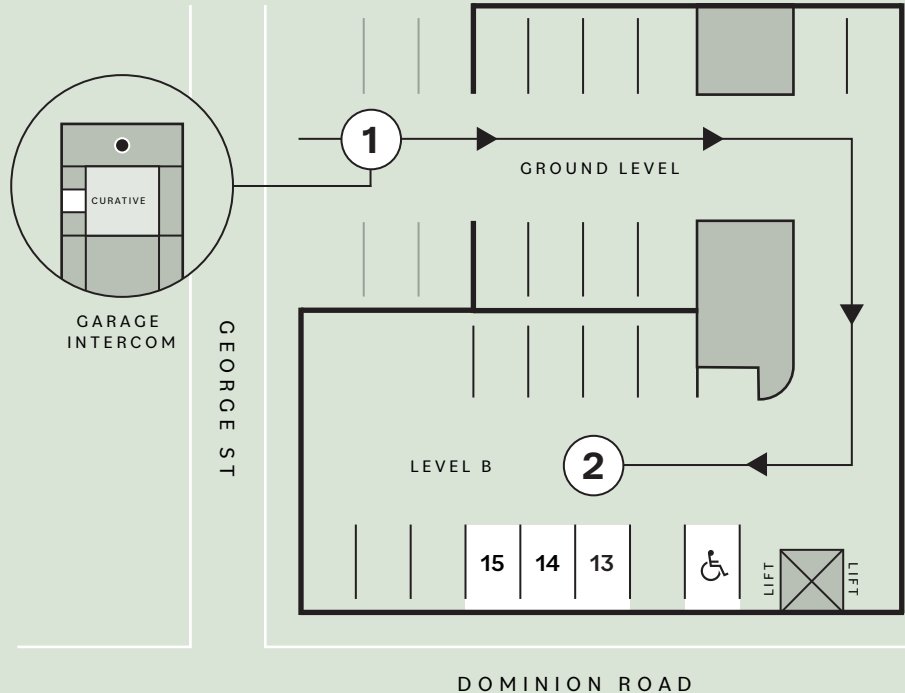

Studio 3A

Parking Guide

Studio 3A
109 Dominion Road
Mt Eden, Auckland 1024
+64 9 630 8054
curative.co.nz

Curative's studio is located on Level 3 of the Anvil Building, on the corner of Dominion Road and George Street. Our parking garage is accessible from George St. Please use the parking space you have been allocated. We also have mobility parking available.

- 1** — When you arrive, drive up to the garage intercom, and select 'Curative'. This will call the office, and we will open the door for you.
- 2** — Drive inside and turn right up the ramp to level B. Our parks are located on your left, near the lift.
- 3** — To get to our office, use the lift, and press the button for level 3.
- 4** — When you need to return to your car, you'll need to be swiped down by one of our team.

How to find

Studio 3A

Studio 3A
109 Dominion Road
Mt Eden, Auckland 1024
+64 9 630 8054
curative.co.nz

Parking

If you wish to park, you have a few options:

- 1 — You may contact us in order to book a park in our dedicated parking area. The entrance is located on George St. When you arrive, select 'Curative' on the garage intercom to call the office.
- 2 — Street parking is free in the streets around The Anvil, with varying time limits.